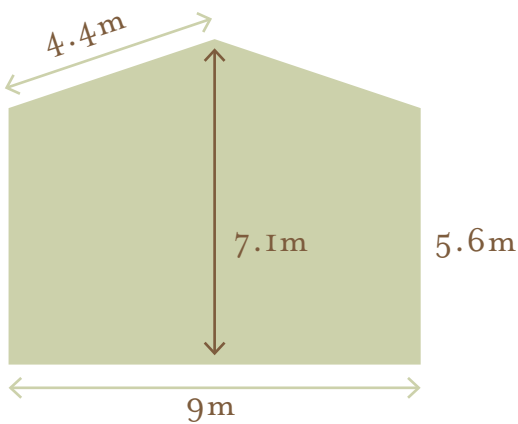

Wold View Farm

MEASUREMENTS

Entrance/Bar

16.5m x 4.5m

The Loose Box

7.5m x 22.5m

The Haybarn

9m x 27m

The Prep Room

7.5 x 4.5m

Mezzanine

9m x 4.5m

The Haybarn - floor to ceiling

Wold View Farm

TABLE MEASUREMENTS

Round Tables

Quantity: 12

Height: 77cm

Diameter: 6ft

Seats: 10 - 12 people

Top Tables

Quantity: 2

Height: 77cm

Length: 2.4m

Quantity: 6

Diameter of top: 55cm

Inside Bar

Length: 3.36m

Wooden Backdrop

Height: 224cm

Width: 229cm

Outside Bar