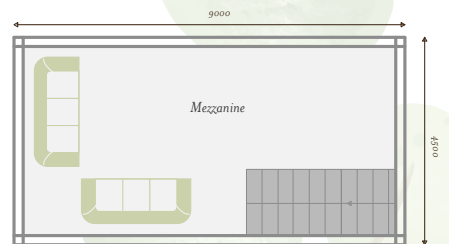

The Prep Room

7.5 x 4.5m

Mezzanine

9m x 4.5m

The Haybarn - floor to ceiling

Wold View Farm

TABLE MEASUREMENTS

Round Tables

Quantity: 12

Height: 77cm

Diameter: 6ft

Seats: 10 - 12 people

Top Tables

Quantity: 2

Height: 77cm

Length: 2.4m

Farmhouse Tables

(for cakes/gifts/guestbook etc.)

Quantity: 1

Height: 77cm

Length: 114cm

Width: 74cm

OTHER MEASUREMENTS

Barrel (can be used for cake)

Quantity: 6

Diameter of top: 55cm

Inside Bar

Length: 3.36m

Wooden Backdrop

Height: 224cm

Width: 229cm

Outside Bar