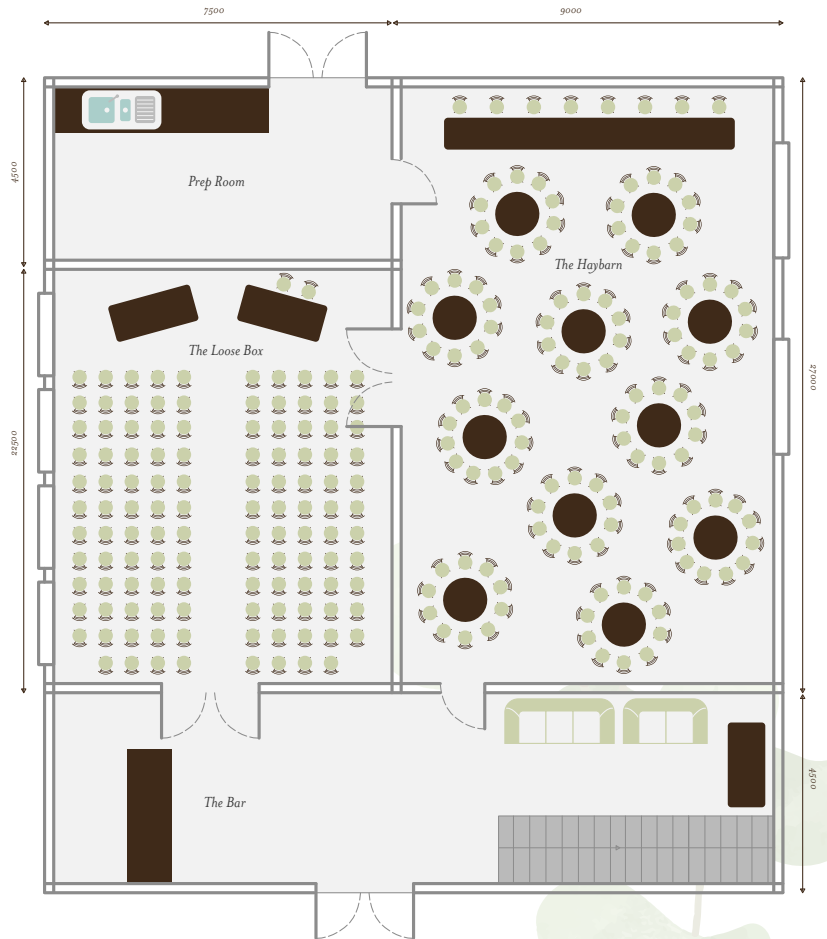

Wold View Farm

MEASUREMENTS

Entrance/Bar

16.5m x 4.5m

The Loose Box

7.5m x 22.5m

The Haybarn

9m x 27m

The Prep Room

7.5 x 4.5m

Mezzanine

9m x 4.5m

The Haybarn - floor to ceiling

Wold View Farm

TABLE MEASUREMENTS

Round Tables

Quantity: 12

Height: 77cm

Diameter: 6ft

Seats: 10 - 12 people

Top Tables

Quantity: 2

Height: 77cm

Length: 2.4m

Quantity: 6

Diameter of top: 55cm

Inside Bar

Length: 3.36m

Wooden Backdrop

Height: 224cm

Width: 229cm

Outside Bar